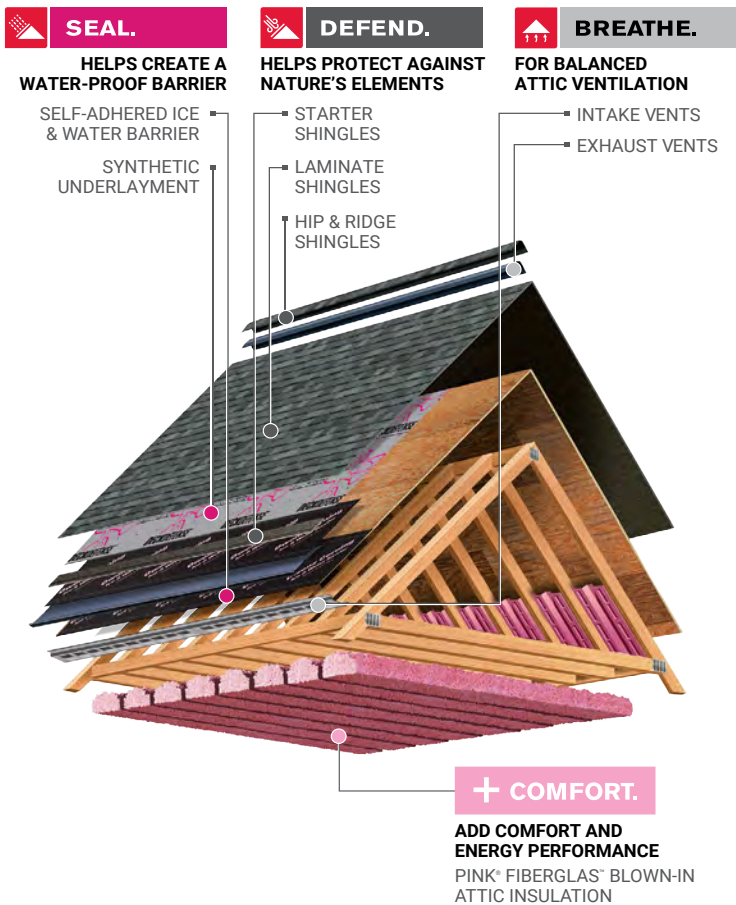

With their timeless beauty and understated elegance, it's no wonder slate roofs adorn some of the most beautiful buildings in the world. **Berkshire**® Shingles combine the classic look of slate with modern technologies and expressive colors that are inspired by nature but not limited by it. The result? A bold look that will last for years to come and never go out of style. Plus, our color-matched Berkshire® Hip & Ridge Shingles will finish your roof beautifully.

Manchester Grey¹

Canterbury Black¹

Concord¹

Sherwood Beige¹

Colonial¹

COLOR DISCLAIMER

As color experts, we know getting the shingle color right is a big part of any roofing purchase. Due to printing color variations, in addition to viewing shingle literature, we suggest you request an actual shingle sample to see how it will appear on your home and with your home's exterior elements in various natural lighting conditions. Lastly, we recommend you verify your color choice by seeing it installed on an actual home; your roofing contractor or supplier can provide a sample and may be able to direct you to a local installation.

TOTAL PROTECTION ROOFING SYSTEM^{®A}

TOTAL PROTECTION SIMPLIFIED[™]

Owens Corning[®] Total Protection Roofing System[®] integrates engineered Owens Corning[®] components that work together to address these three primary performance areas, critical to a high-performance roof, while also making it easy to understand the importance of each. **With Owens Corning, it's easy to confidently deliver total protection, beauty and peace of mind.**